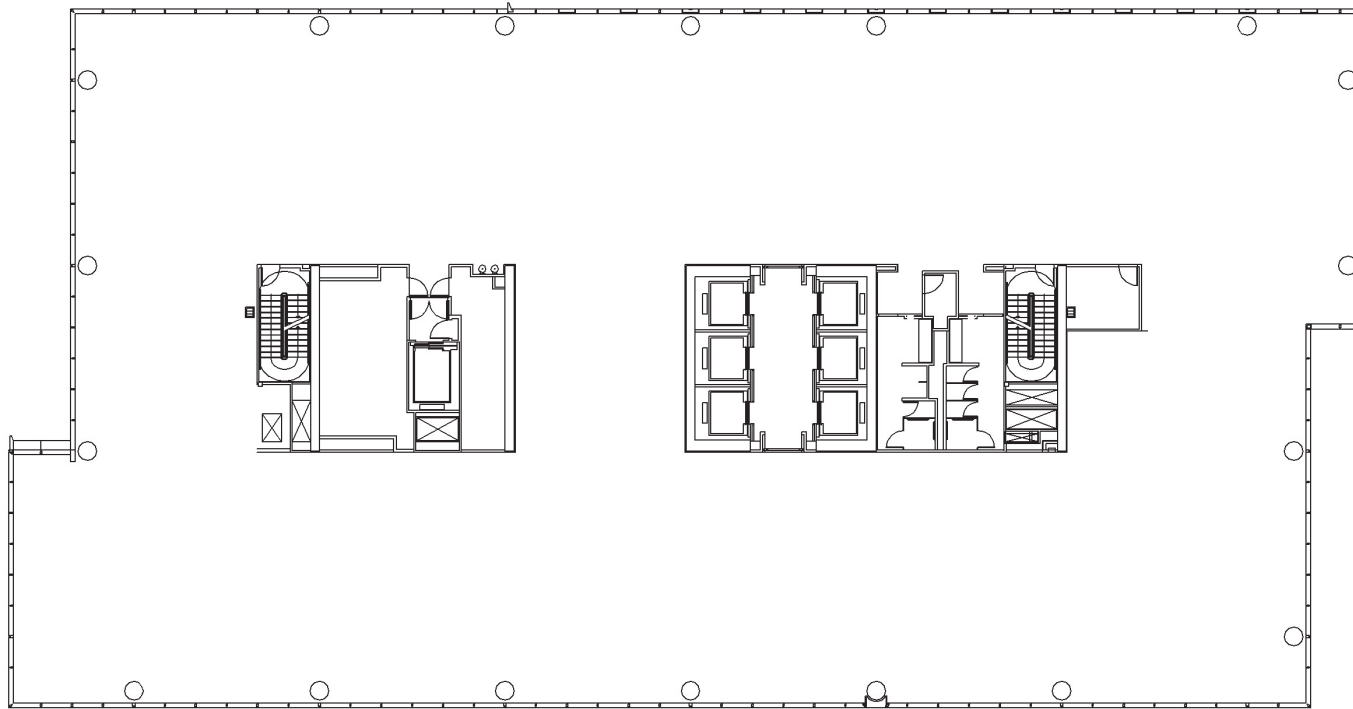

SUITE 1200 | 23,151 RSF

1001 SUMMIT

For leasing
information:

BRYAN HELLER
bryan.heller@cbre.com
404.504.0036

SABRINA GIBSON
sabrina.gibson@cbre.com
404.504.7885

WWW.PERIMETERSUMMIT.COM