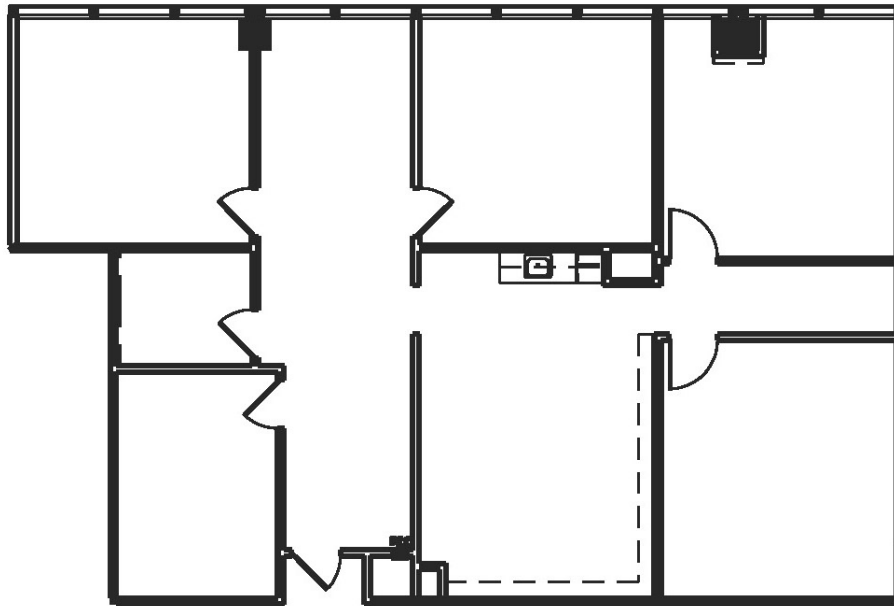

SUITE 875 | 2,217 RSF

2002^{SUMMIT}

8th Floor

For leasing
information:

BRYAN HELLER
bryan.heller@cbre.com
404.504.0036

SABRINA GIBSON
sabrina.gibson@cbre.com
404.504.7885

WWW.PERIMETERSUMMIT.COM