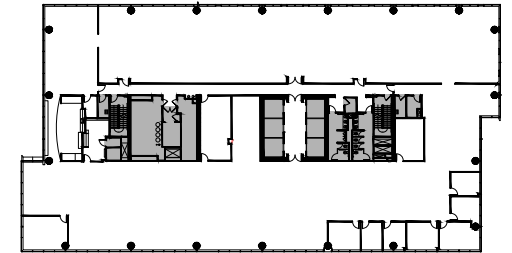

SUITE 1900 | 23,854 RSF

1001 SUMMIT

19TH FLOOR

For leasing
information:

BRYAN HELLER
bryan.heller@cbre.com
404.504.0036

SABRINA GIBSON
sabrina.gibson@cbre.com
404.504.7885

WWW.PERIMETERSUMMIT.COM