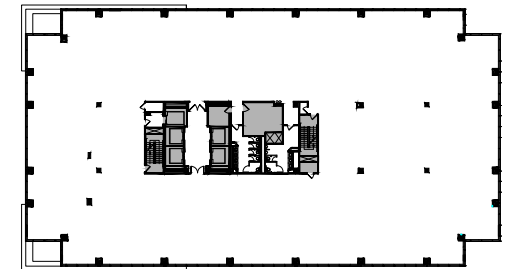

SUITE 1400 | 26,092 RSF

2002 SUMMIT

▲
14TH FLOOR

For leasing
information:

BRYAN HELLER
bryan.heller@cbre.com
404.504.0036

SABRINA GIBSON
sabrina.gibson@cbre.com
404.504.7885

WWW.PERIMETERSUMMIT.COM