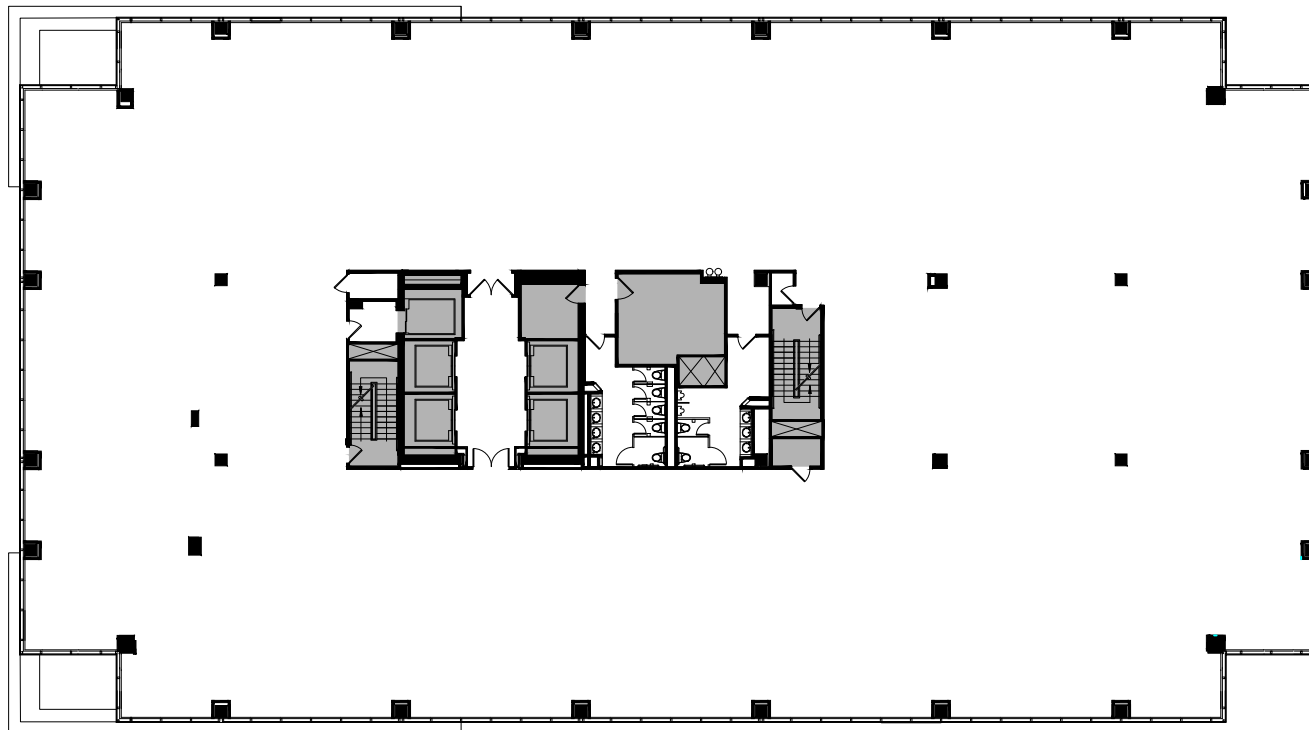

SUITE 1400 | 26,092 RSF

2002 SUMMIT

▲
14TH FLOOR

For leasing
information:

BRYAN HELLER
bryan.heller@cbre.com
404.504.0036

SABRINA GIBSON
sabrina.gibson@cbre.com
404.504.7885

WWW.PERIMETERSUMMIT.COM