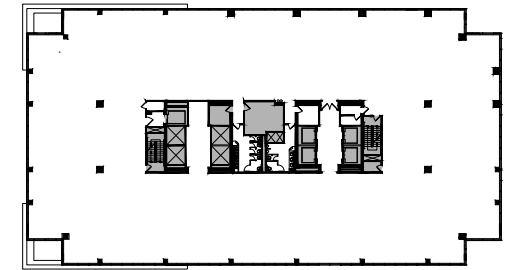

SUITE 800 | 25,632 RSF

2002 SUMMIT

▲
8TH FLOOR

For leasing
information:

BRYAN HELLER
bryan.heller@cbre.com
404.504.0036

SABRINA GIBSON
sabrina.gibson@cbre.com
404.504.7885

WWW.PERIMETERSUMMIT.COM