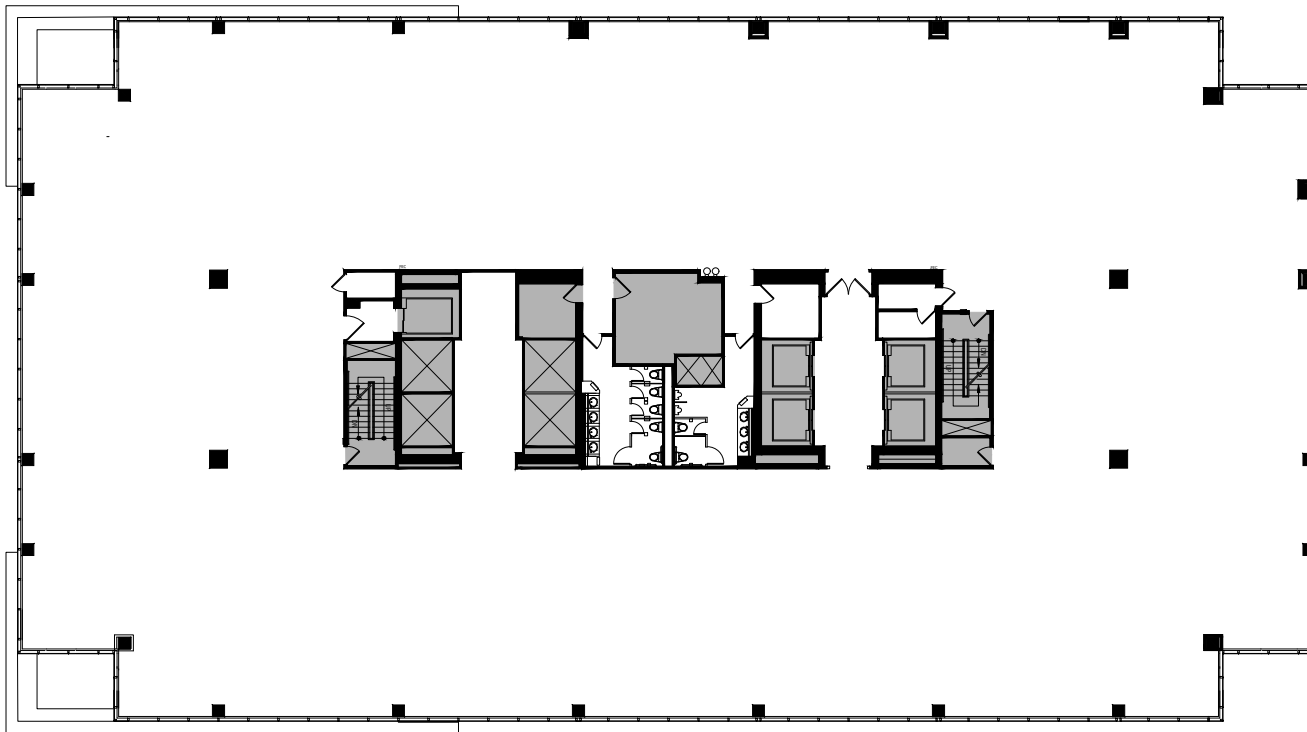

SUITE 800 | 25,632 RSF

2002 SUMMIT

▲
8TH FLOOR

For leasing
information:

BRYAN HELLER
bryan.heller@cbre.com
404.504.0036

SABRINA GIBSON
sabrina.gibson@cbre.com
404.504.7885

WWW.PERIMETERSUMMIT.COM