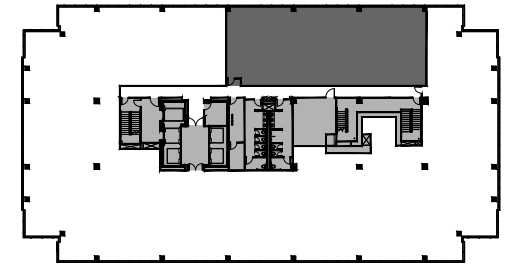

SUITE 1110 | 4,120 RSF

4004 SUMMIT

11TH FLOOR

For leasing
information:

BRYAN HELLER
bryan.heller@cbre.com
404.504.0036

SABRINA GIBSON
sabrina.gibson@cbre.com
404.504.7885

WWW.PERIMETERSUMMIT.COM