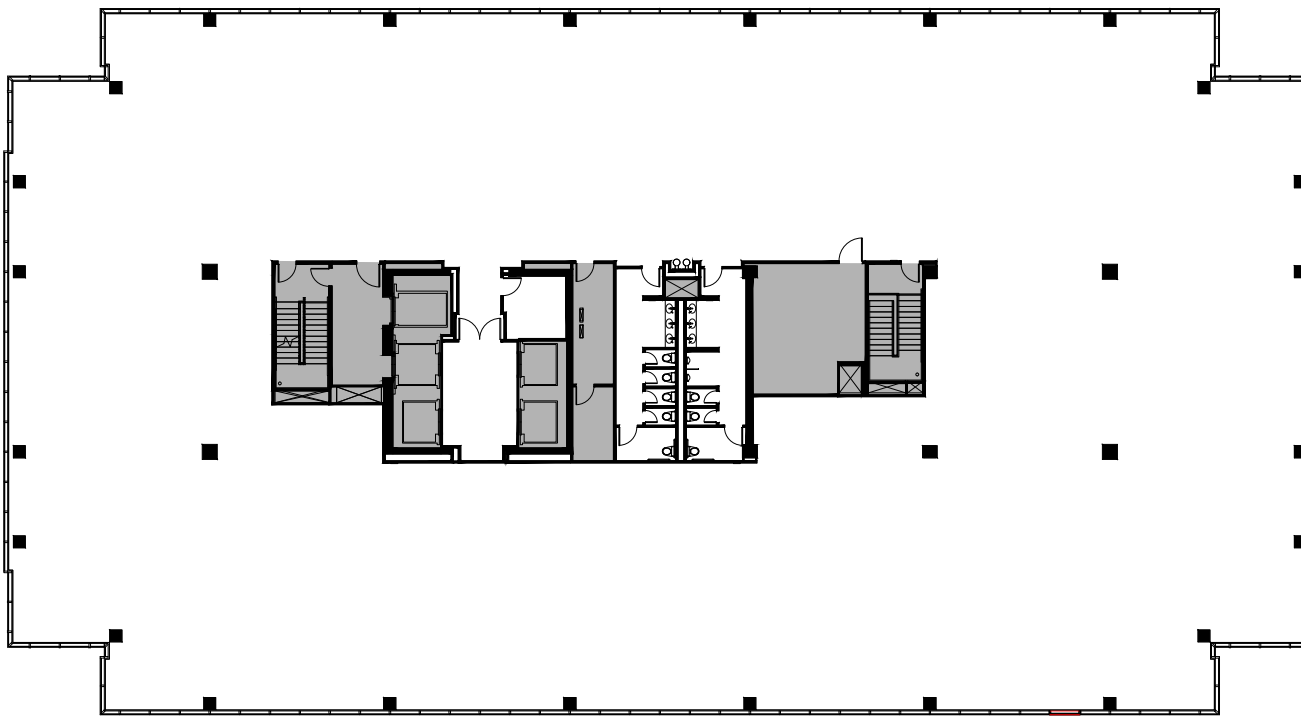

SUITE 1500 | 25,902 RSF

4004 SUMMIT

15TH FLOOR

For leasing
information:

BRYAN HELLER
bryan.heller@cbre.com
404.504.0036

SABRINA GIBSON
sabrina.gibson@cbre.com
404.504.7885

WWW.PERIMETERSUMMIT.COM