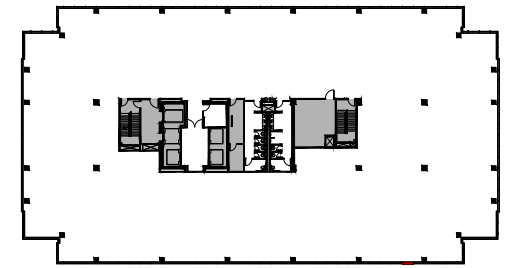

SUITE 1500 | 25,902 RSF

4004 SUMMIT

15TH FLOOR

For leasing
information:

BRYAN HELLER
bryan.heller@cbre.com
404.504.0036

SABRINA GIBSON
sabrina.gibson@cbre.com
404.504.7885

WWW.PERIMETERSUMMIT.COM