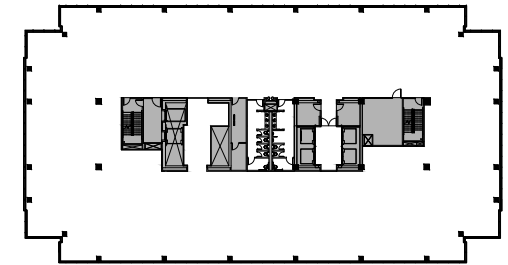

SUITE 300 | 25,534 RSF

4004 SUMMIT

3RD FLOOR

For leasing
information:

BRYAN HELLER
bryan.heller@cbre.com
404.504.0036

SABRINA GIBSON
sabrina.gibson@cbre.com
404.504.7885

WWW.PERIMETERSUMMIT.COM