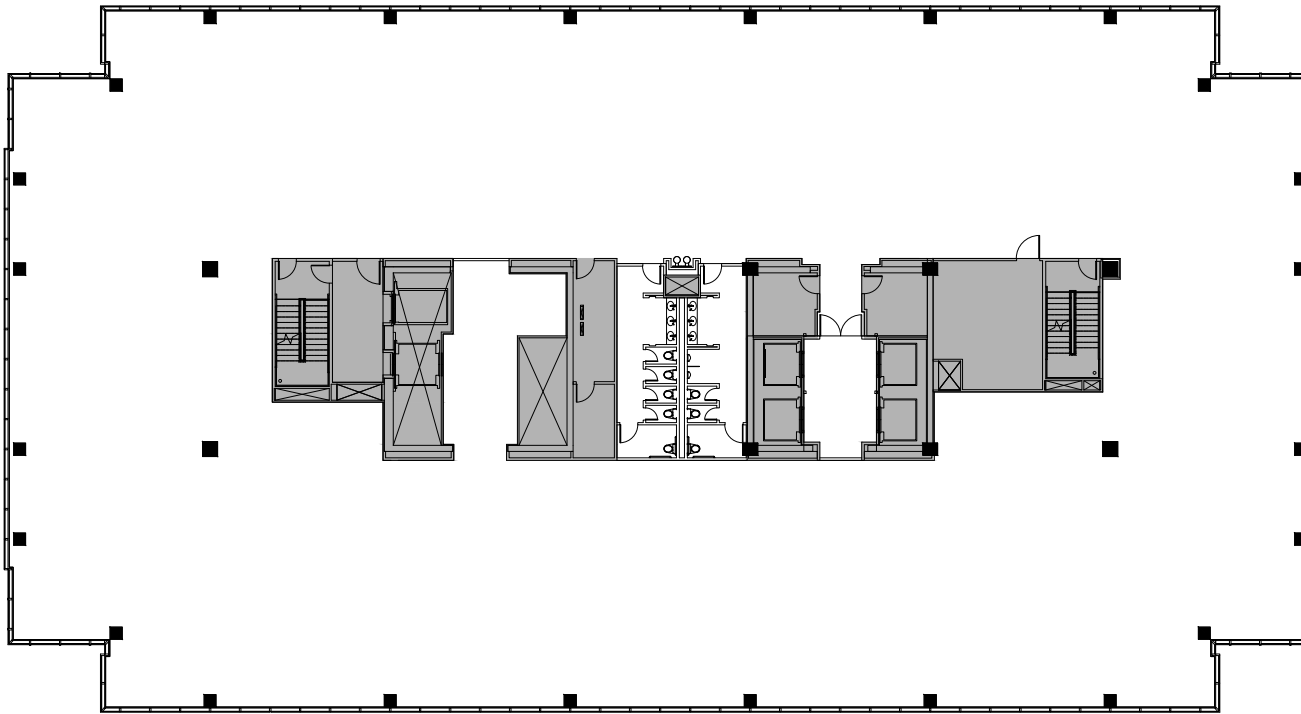

SUITE 300 | 25,534 RSF

4004 SUMMIT

3RD FLOOR

For leasing
information:

BRYAN HELLER
bryan.heller@cbre.com
404.504.0036

SABRINA GIBSON
sabrina.gibson@cbre.com
404.504.7885

WWW.PERIMETERSUMMIT.COM