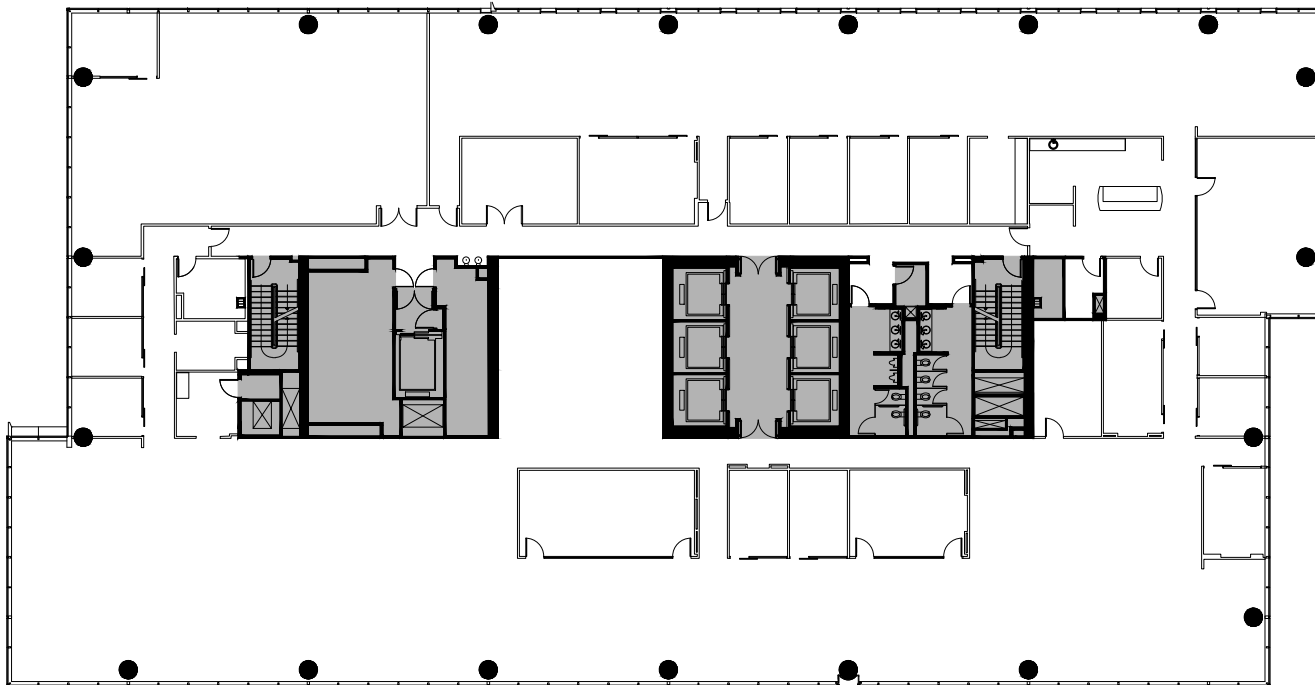

SUITE 1600 | 23,852 RSF

1001 SUMMIT

▲
16TH FLOOR

For leasing
information:

BRYAN HELLER
bryan.heller@cbre.com
404.504.0036

SABRINA GIBSON
sabrina.gibson@cbre.com
404.504.7885

WWW.PERIMETERSUMMIT.COM