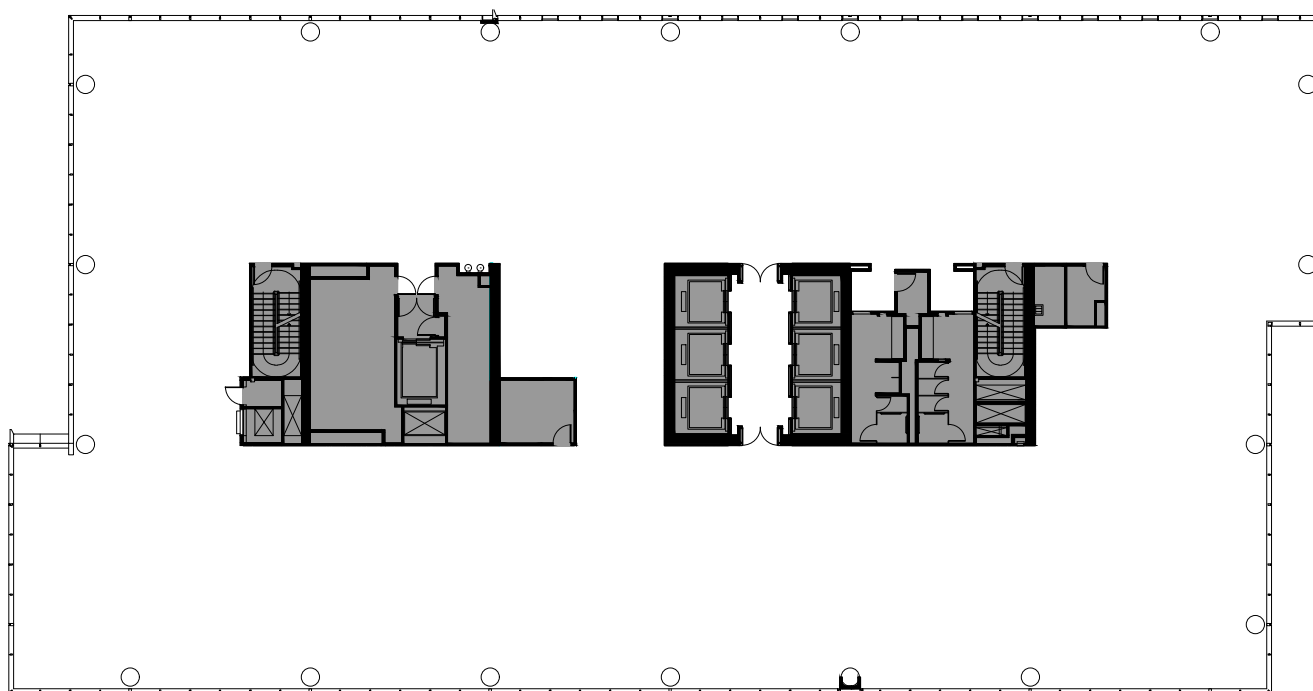

SUITE 1200 | 23,729 RSF

1001 SUMMIT

▲
12TH FLOOR

For leasing
information:

SABRINA GIBSON
sabrina.gibson@cbre.com
404.504.7885

WWW.PERIMETERSUMMIT.COM