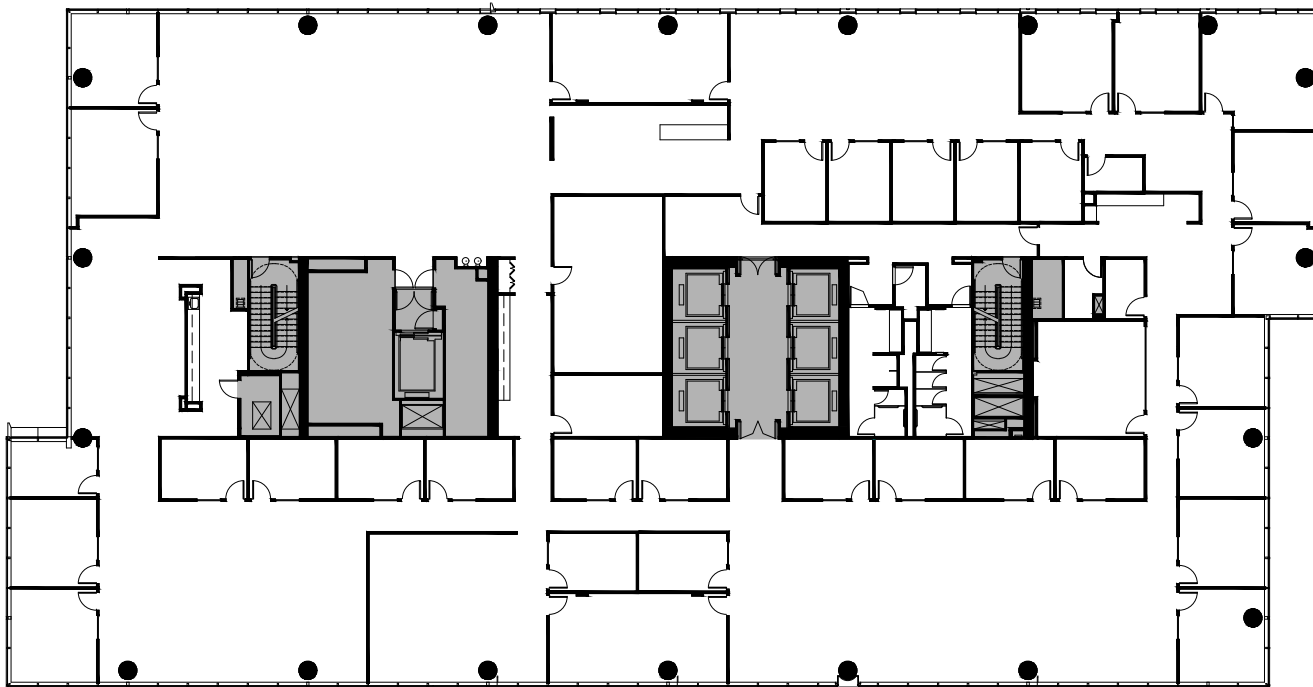

SUITE 1800 | 23,854 RSF

1001 SUMMIT

▲  
18TH FLOOR

 [CLICK TO VIEW IN  
360 VIRTUAL SPACE](#)

For leasing  
information:

SABRINA GIBSON  
sabrina.gibson@cbre.com  
404.504.7885

[WWW.PERIMETERSUMMIT.COM](http://WWW.PERIMETERSUMMIT.COM)