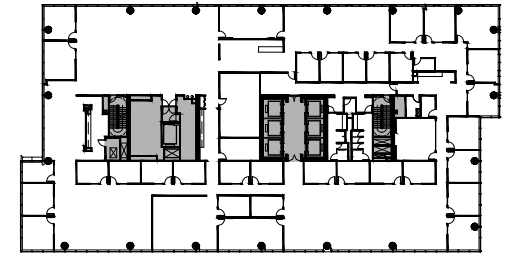

SUITE 1800 | 23,854 RSF

1001 SUMMIT

▲  
18TH FLOOR

 [CLICK TO VIEW IN  
360 VIRTUAL SPACE](#)

For leasing  
information:

SABRINA GIBSON  
sabrina.gibson@cbre.com  
404.504.7885

[WWW.PERIMETERSUMMIT.COM](http://WWW.PERIMETERSUMMIT.COM)