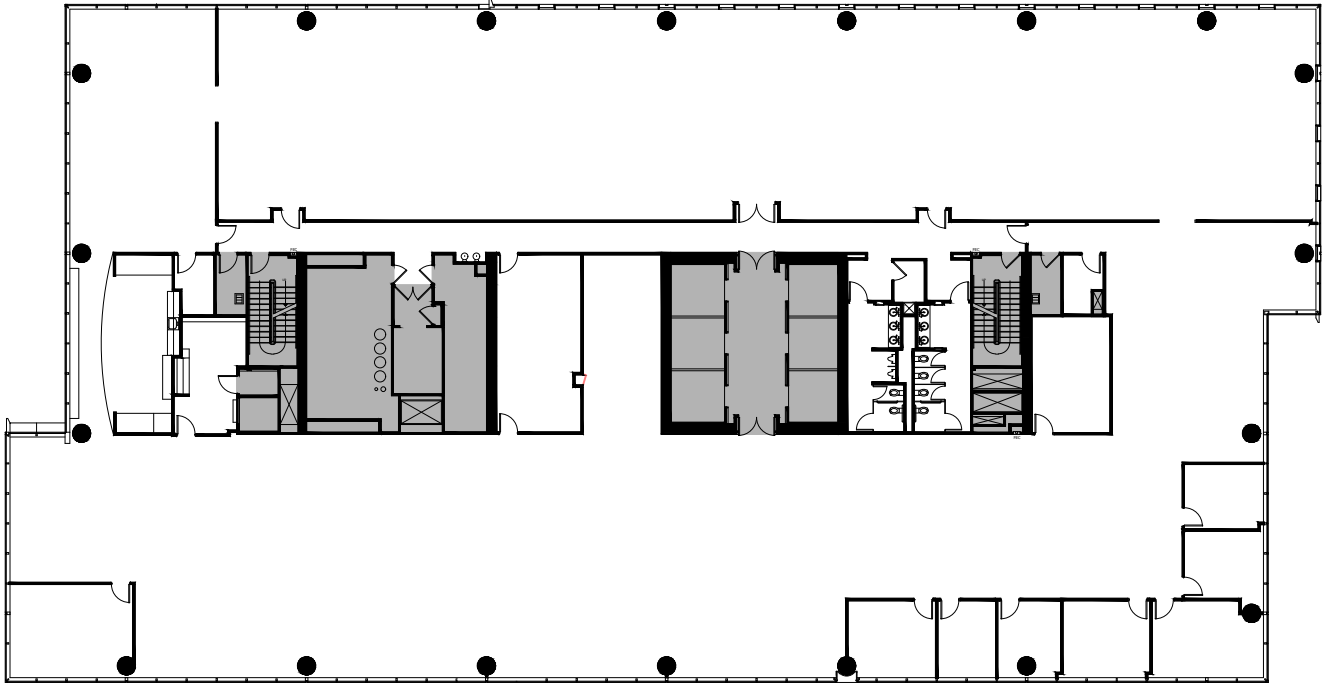

# SUITE 1900

23,854 RSF

1001 SUMMIT

19TH FLOOR

For leasing  
information:

SABRINA GIBSON  
sabrina.gibson@cbre.com  
404.504.7885

[WWW.PERIMETERSUMMIT.COM](http://WWW.PERIMETERSUMMIT.COM)