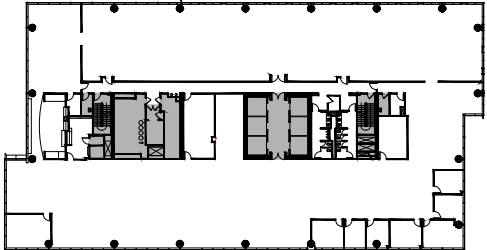

# SUITE 1900

23,854 RSF

1001 SUMMIT

19TH FLOOR

For leasing  
information:

SABRINA GIBSON  
sabrina.gibson@cbre.com  
404.504.7885

[WWW.PERIMETERSUMMIT.COM](http://WWW.PERIMETERSUMMIT.COM)