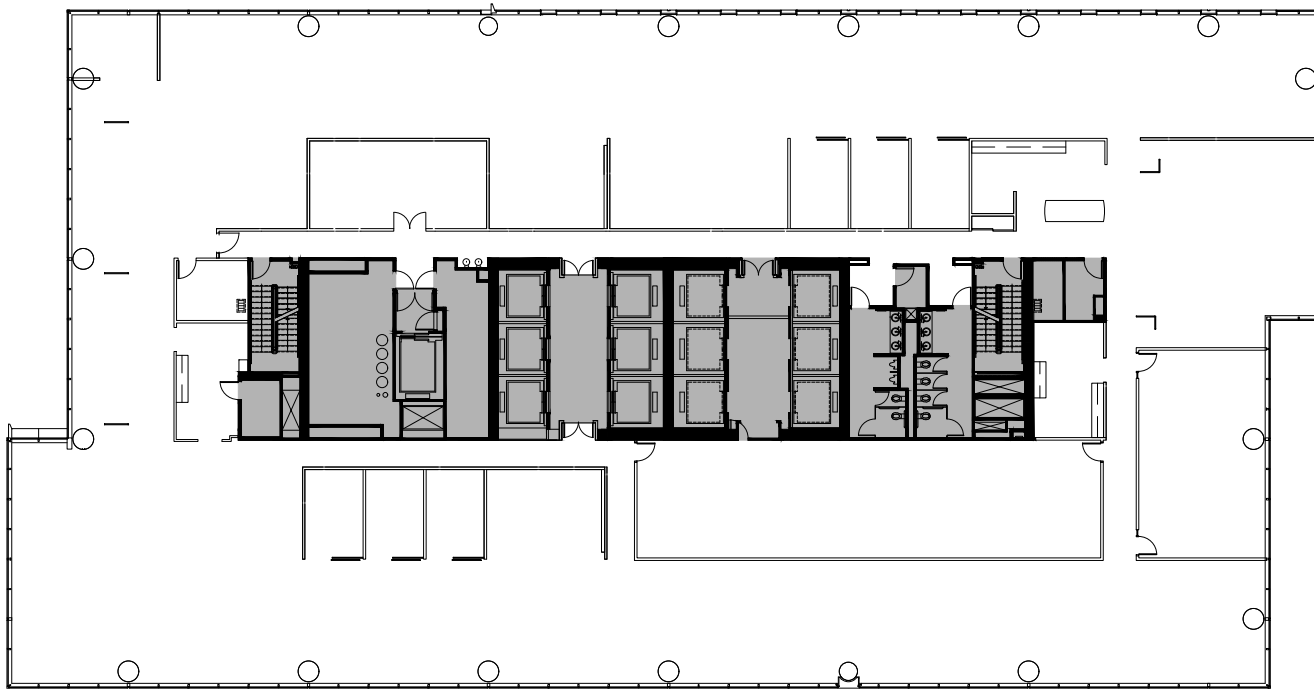

SUITE 800

| 23,278 RSF

1001 SUMMIT

▲
8TH FLOOR

For leasing
information:

SABRINA GIBSON
sabrina.gibson@cbre.com
404.504.7885

WWW.PERIMETERSUMMIT.COM