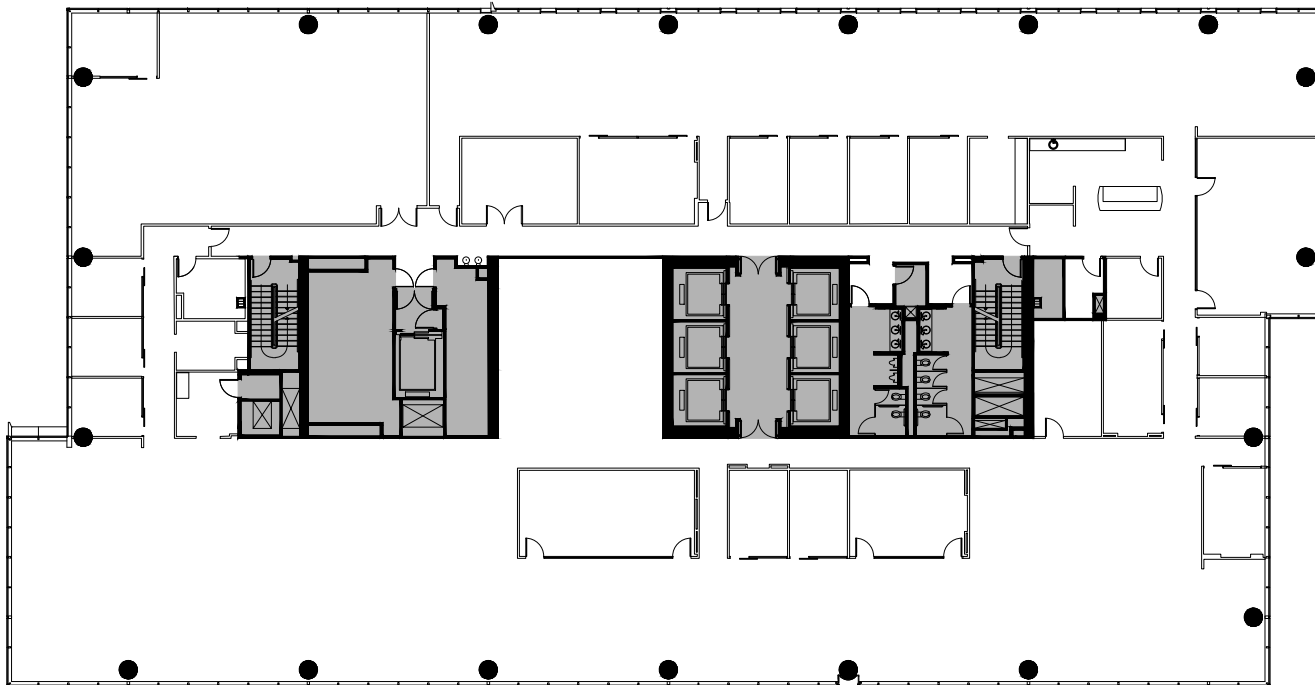

SUITE 1600 | 23,852 RSF

1001 SUMMIT

▲
16TH FLOOR

For leasing
information:

SABRINA GIBSON
sabrina.gibson@cbre.com
404.504.7885

WWW.PERIMETERSUMMIT.COM