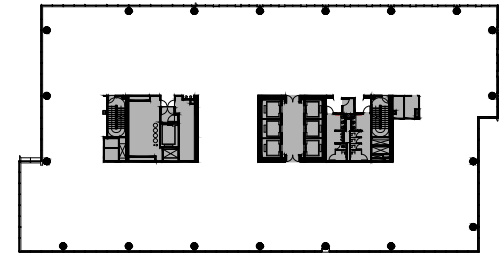

SUITE 1700 | 23,854 RSF

1001 SUMMIT

▲
17TH FLOOR

For leasing
information:

SABRINA GIBSON
sabrina.gibson@cbre.com
404.504.7885

WWW.PERIMETERSUMMIT.COM