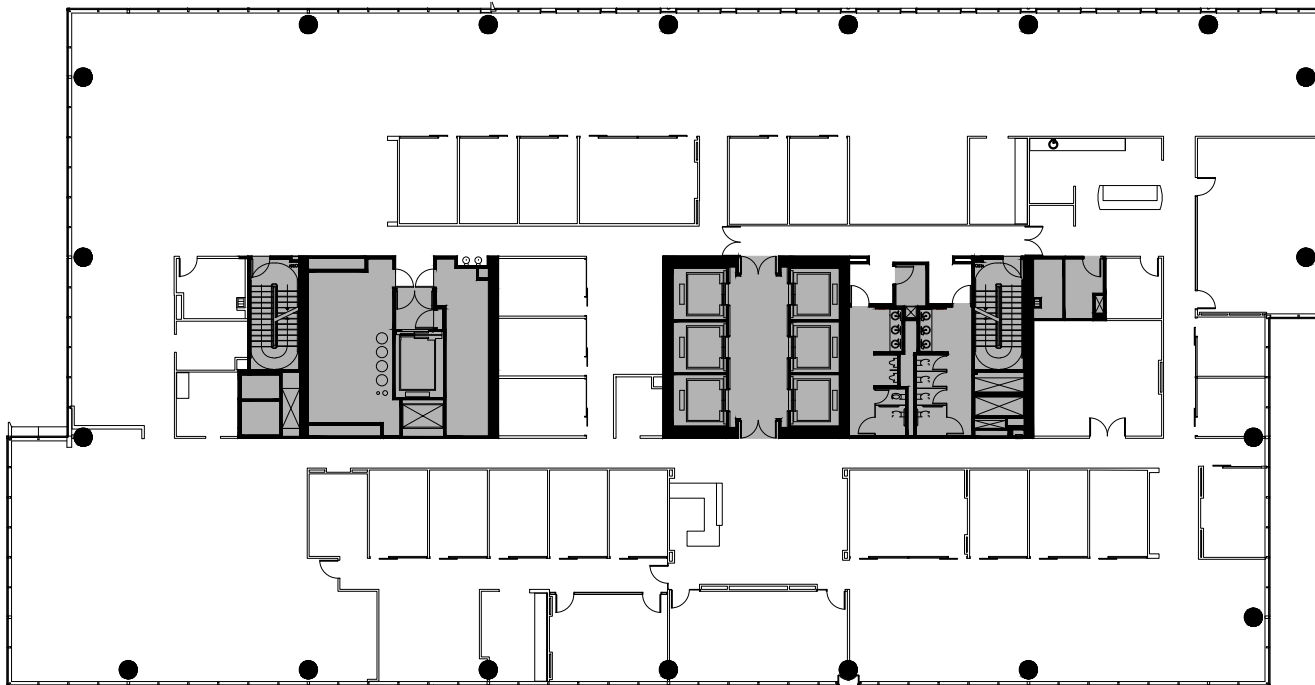

SUITE 1700 | 23,854 RSF

1001 SUMMIT

▲
17TH FLOOR

For leasing
information:

SABRINA GIBSON
sabrina.gibson@cbre.com
404.504.7885

WWW.PERIMETERSUMMIT.COM