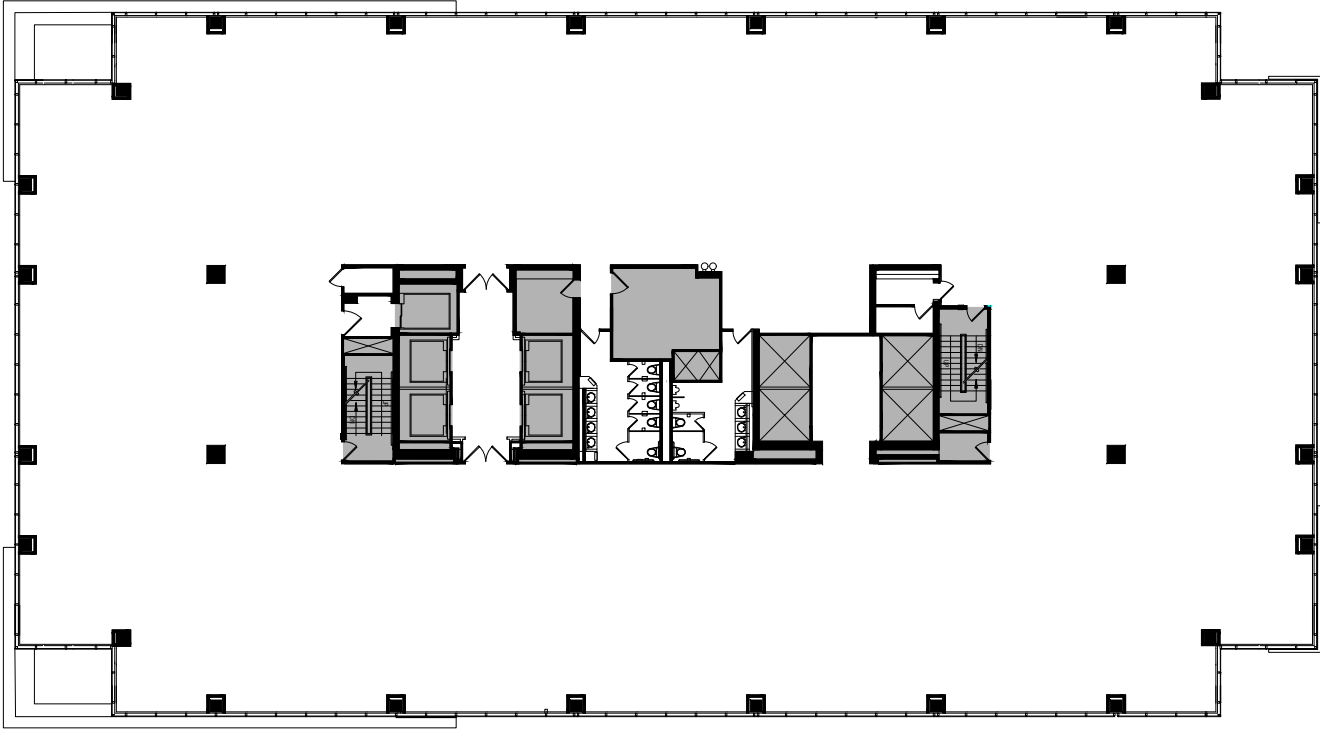

SUITE 1000 | 25,632 RSF

2002 SUMMIT

10TH FLOOR

For leasing
information:

SABRINA GIBSON
sabrina.gibson@cbre.com
404.504.7885

WWW.PERIMETERSUMMIT.COM