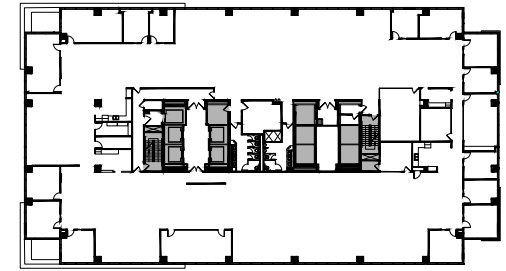

SUITE 1100 | 25,142 RSF

2002 SUMMIT

11TH FLOOR

For leasing
information:

SABRINA GIBSON
sabrina.gibson@cbre.com
404.504.7885

WWW.PERIMETERSUMMIT.COM