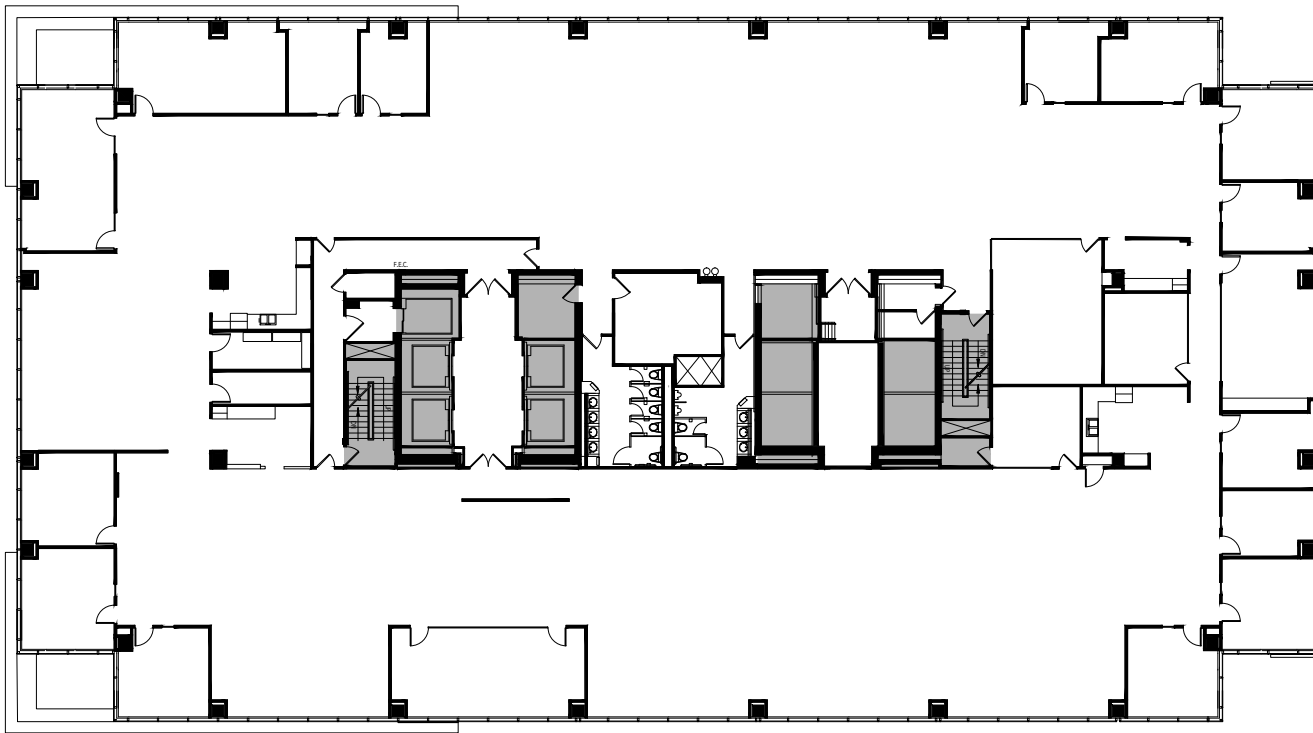

SUITE 1100 | 25,142 RSF

2002 SUMMIT

11TH FLOOR

For leasing
information:

SABRINA GIBSON
sabrina.gibson@cbre.com
404.504.7885

WWW.PERIMETERSUMMIT.COM