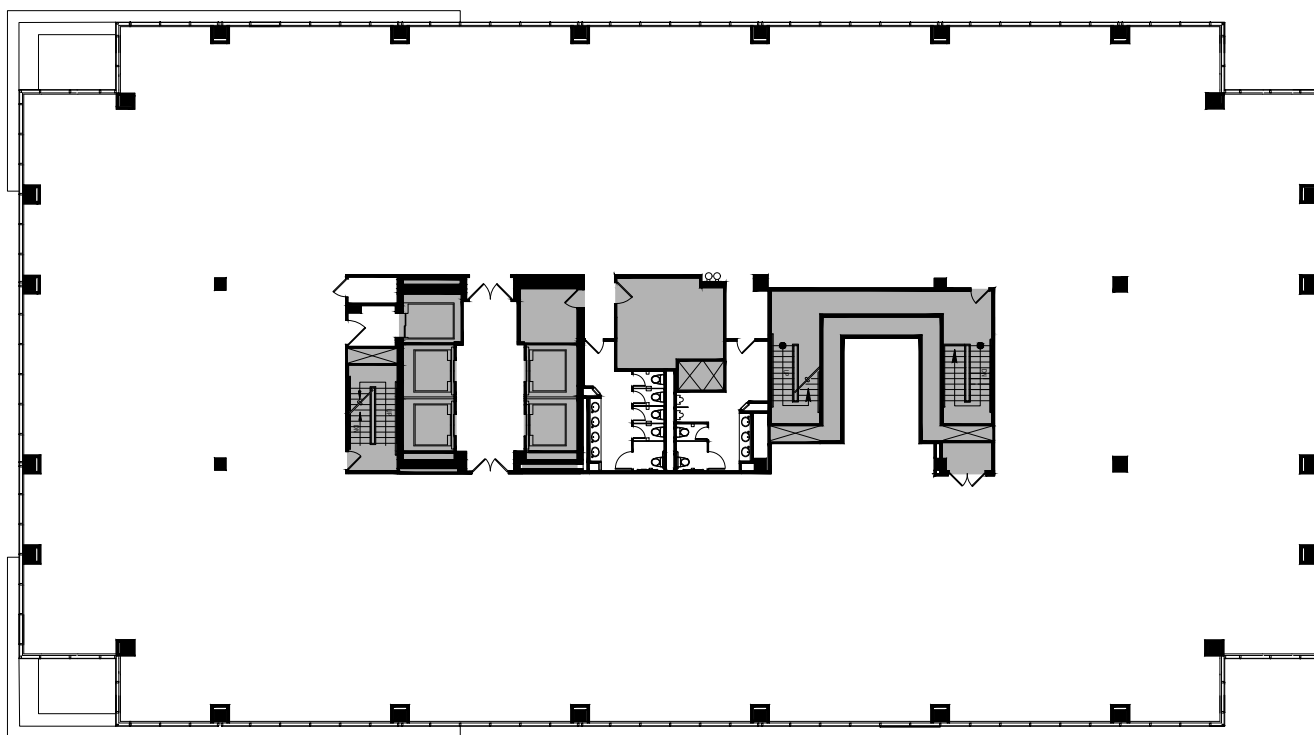

SUITE 1200 | 25,431 RSF

2002 SUMMIT

▲
12TH FLOOR

For leasing
information:

SABRINA GIBSON
sabrina.gibson@cbre.com
404.504.7885

WWW.PERIMETERSUMMIT.COM