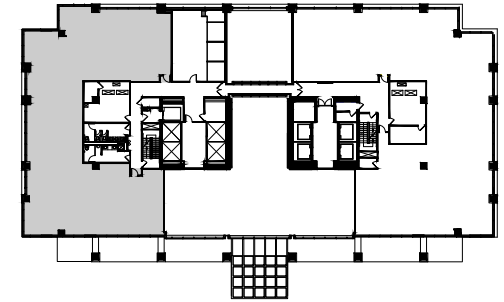

SUITE 200 | 6,372 RSF

2002 ^{SUMMIT}

2ND FLOOR

For leasing
information:

SABRINA GIBSON
sabrina.gibson@cbre.com
404.504.7885

WWW.PERIMETERSUMMIT.COM