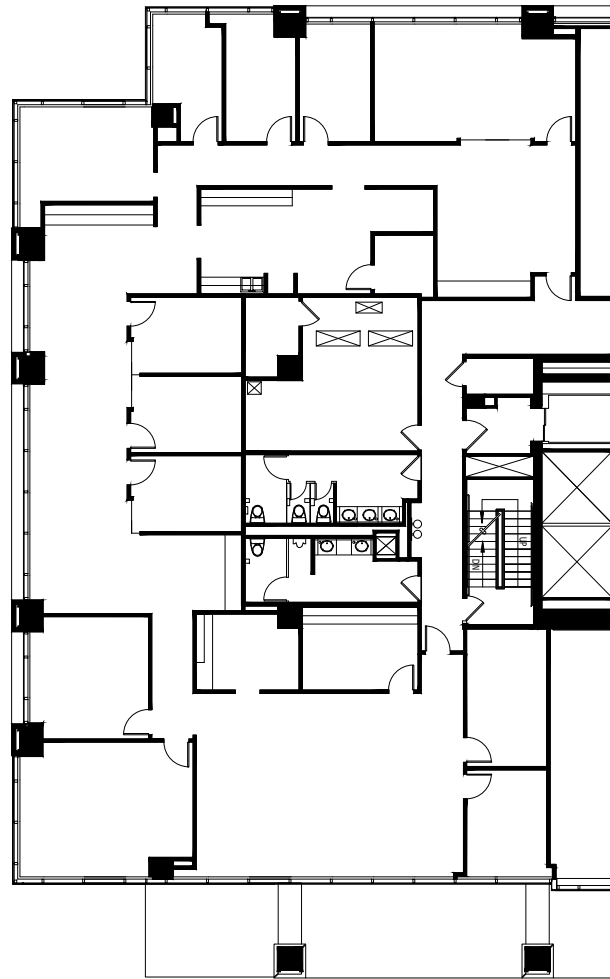

SUITE 200 | 6,372 RSF

2002 ^{SUMMIT}

2ND FLOOR

For leasing
information:

SABRINA GIBSON
sabrina.gibson@cbre.com
404.504.7885

WWW.PERIMETERSUMMIT.COM