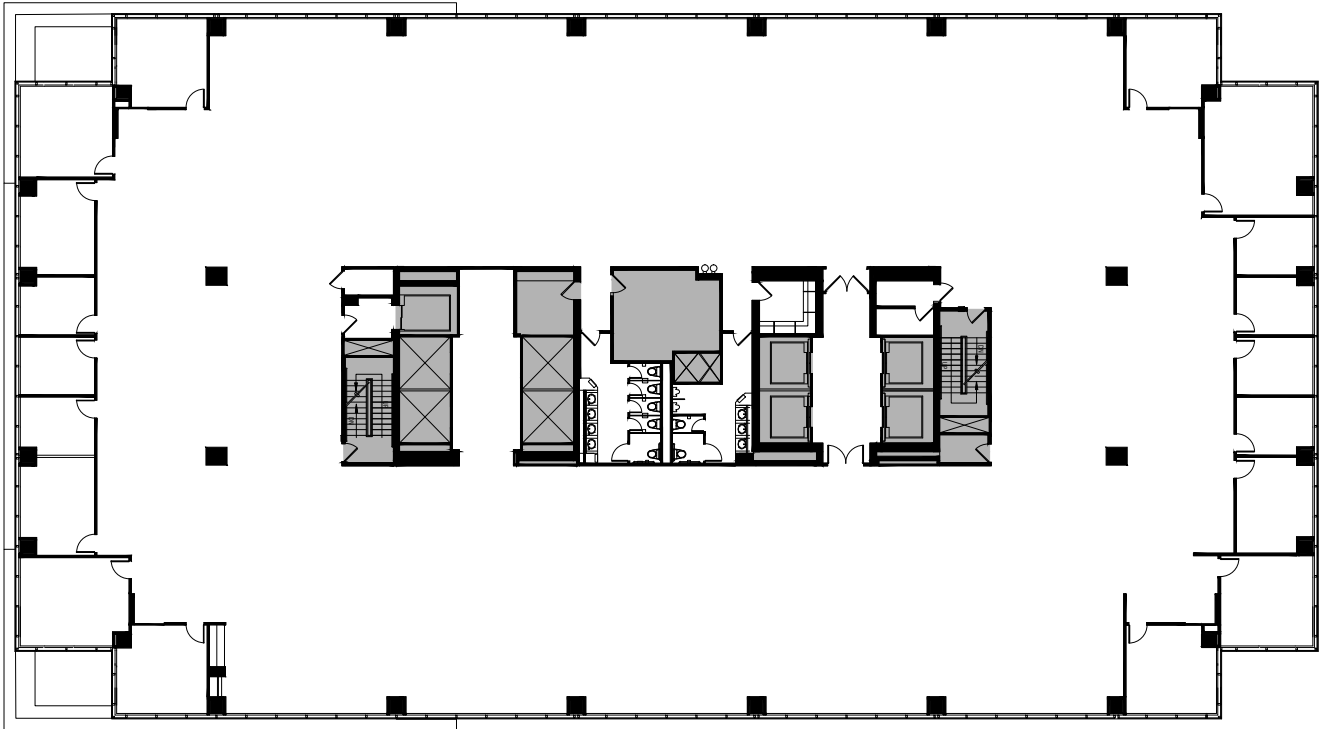

SUITE 400 | 25,632 RSF

2002 SUMMIT

▲  
4TH FLOOR

For leasing  
information:

SABRINA GIBSON  
sabrina.gibson@cbre.com  
404.504.7885

WWW.PERIMETERSUMMIT.COM