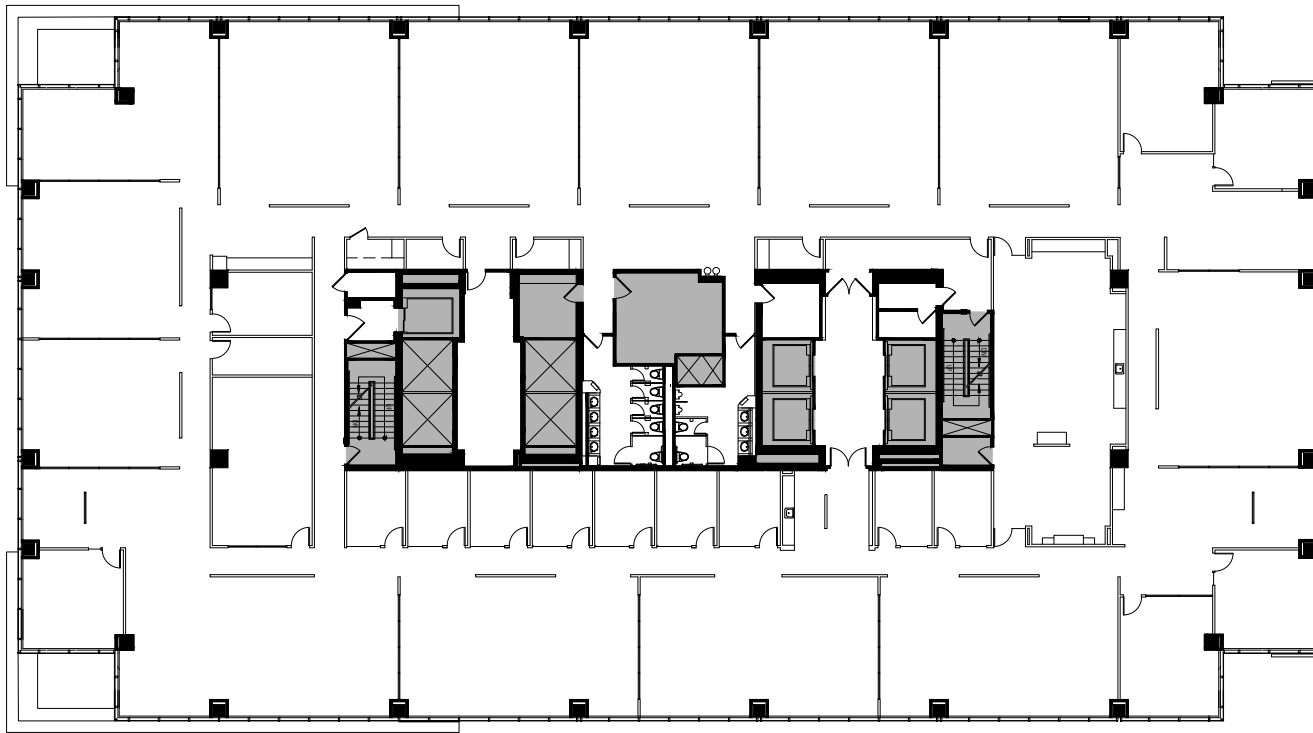

SUITE 500 | 25,632 RSF

2002 SUMMIT

▲
5TH FLOOR

For leasing
information:

SABRINA GIBSON
sabrina.gibson@cbre.com
404.504.7885

WWW.PERIMETERSUMMIT.COM