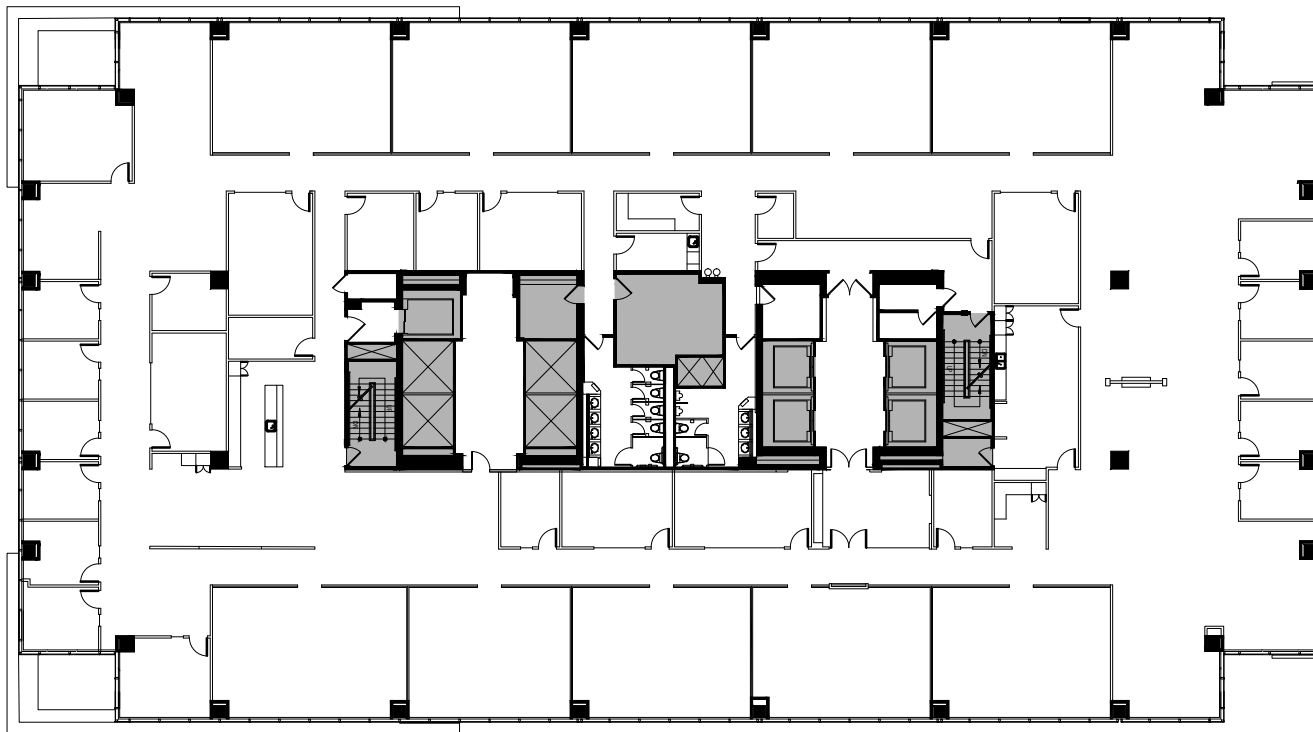

SUITE 600 | 25,632 RSF

2002 SUMMIT

6TH FLOOR

For leasing
information:

SABRINA GIBSON
sabrina.gibson@cbre.com
404.504.7885

WWW.PERIMETERSUMMIT.COM