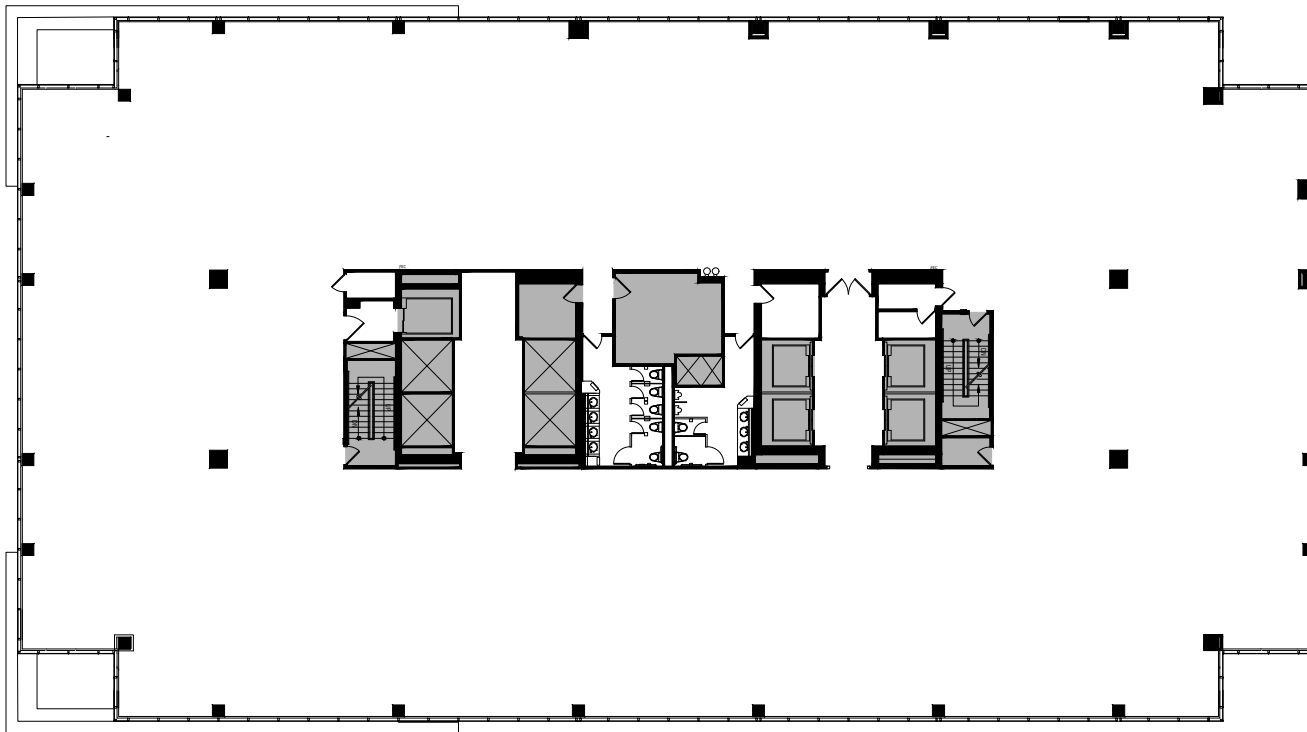

SUITE 800 | 25,632 RSF

2002 SUMMIT

▲
8TH FLOOR

For leasing
information:

SABRINA GIBSON
sabrina.gibson@cbre.com
404.504.7885

WWW.PERIMETERSUMMIT.COM