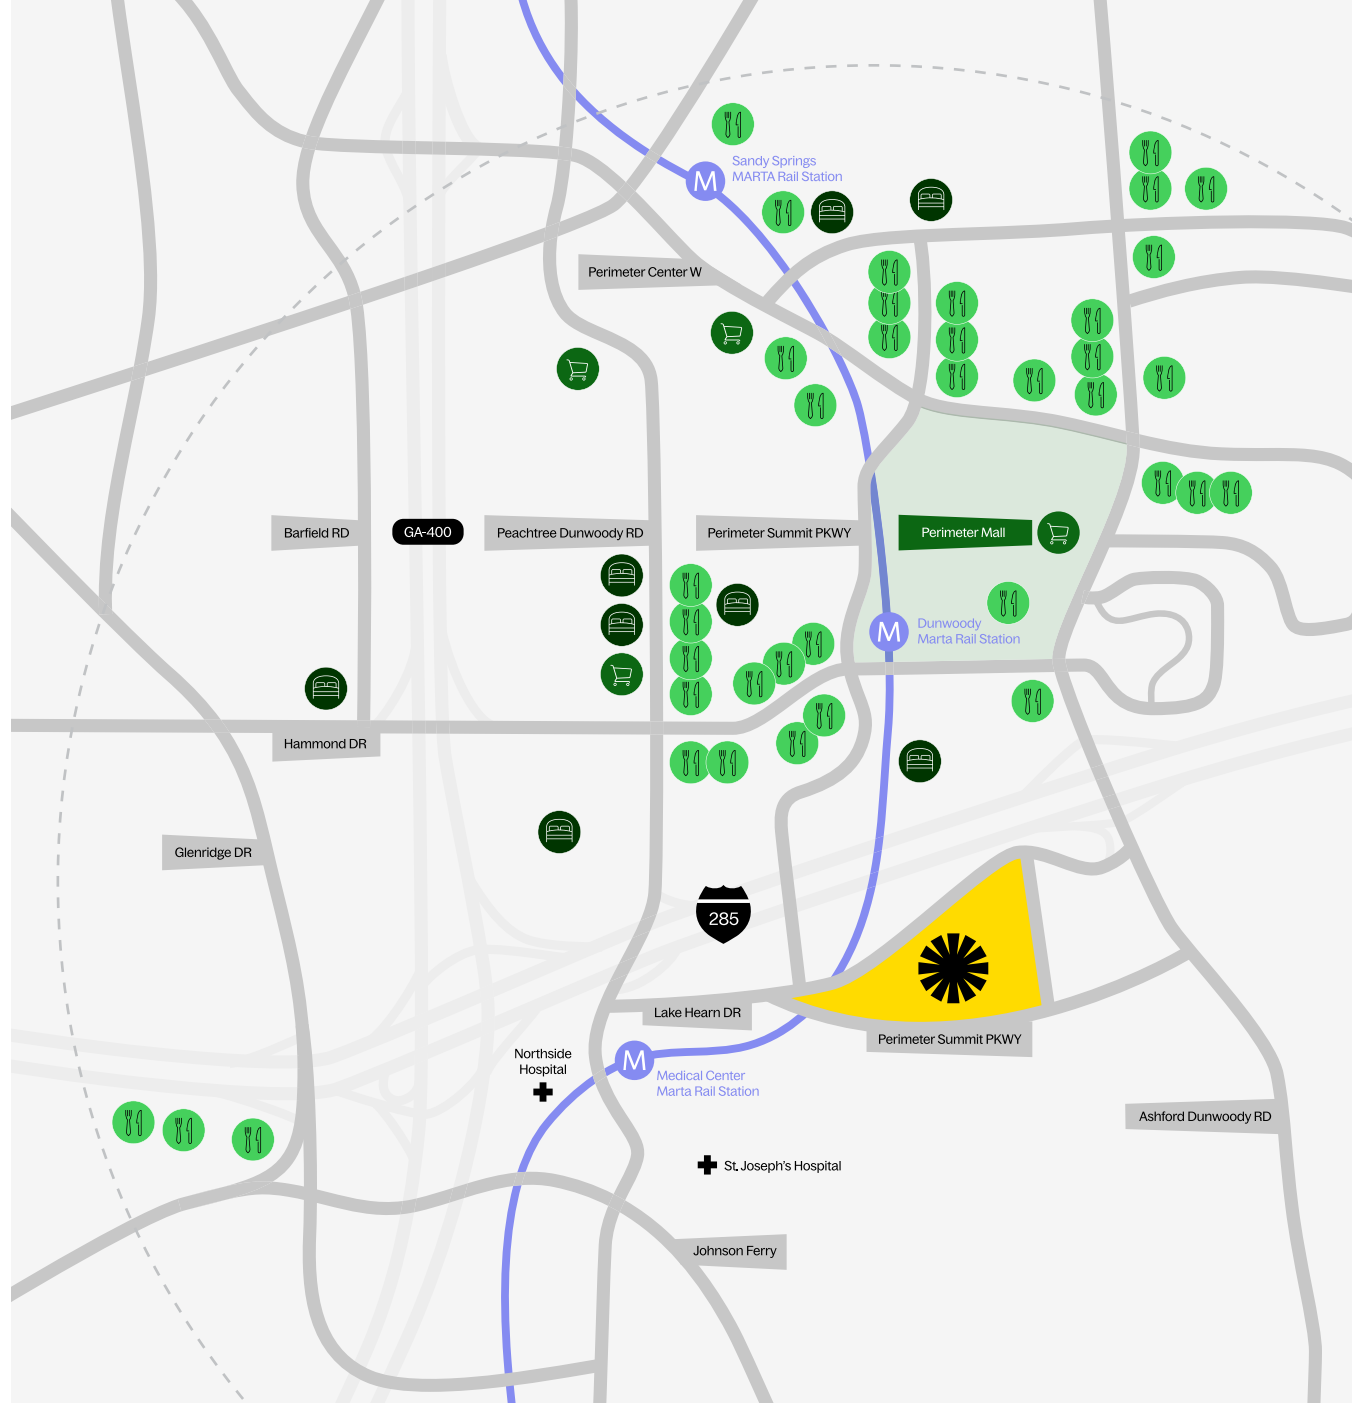

# Off-campus Amenities

Dining, retail and hotels, within a 2 mile radius of Perimeter Summit.

-  Restaurant
-  Retail
-  Hotel

# Off-campus Amenities

Dining, retail and hotels, within a 2 mile radius of Perimeter Summit.

## Seasons 52

Tin Lizzy's Cantina  
Fleming's Prime Steakhouse & Wine Bar  
Chipotle Mexican Grill  
Taco Mac  
Another Broken Egg Cafe  
Sushi Nami Sandy Springs  
The Brass Tap  
McKendrick's Steak House  
Eclipse di Luna  
Sage Woodfire Tavern  
Café Intermezzo  
Blue Moon Pizza  
Firehouse Subs  
Taziki's Mediterranean Cafe  
Fogo de Chão Brazilian Steakhouse  
Lazy Dog Restaurant & Bar  
Smoothie Fit  
Tropical Smoothie Cafe  
Le Méridien

## Peachtree Dunwoody Square

Sonesta ES Suites  
Hampton Inn  
The Westin  
Hilton Atlanta Perimeter Suites  
Atlanta Marriott Perimeter Center  
Embassy Suites by Hilton  
Home2 Suites by Hilton  
Embassy Suites by Hilton  
Sheraton